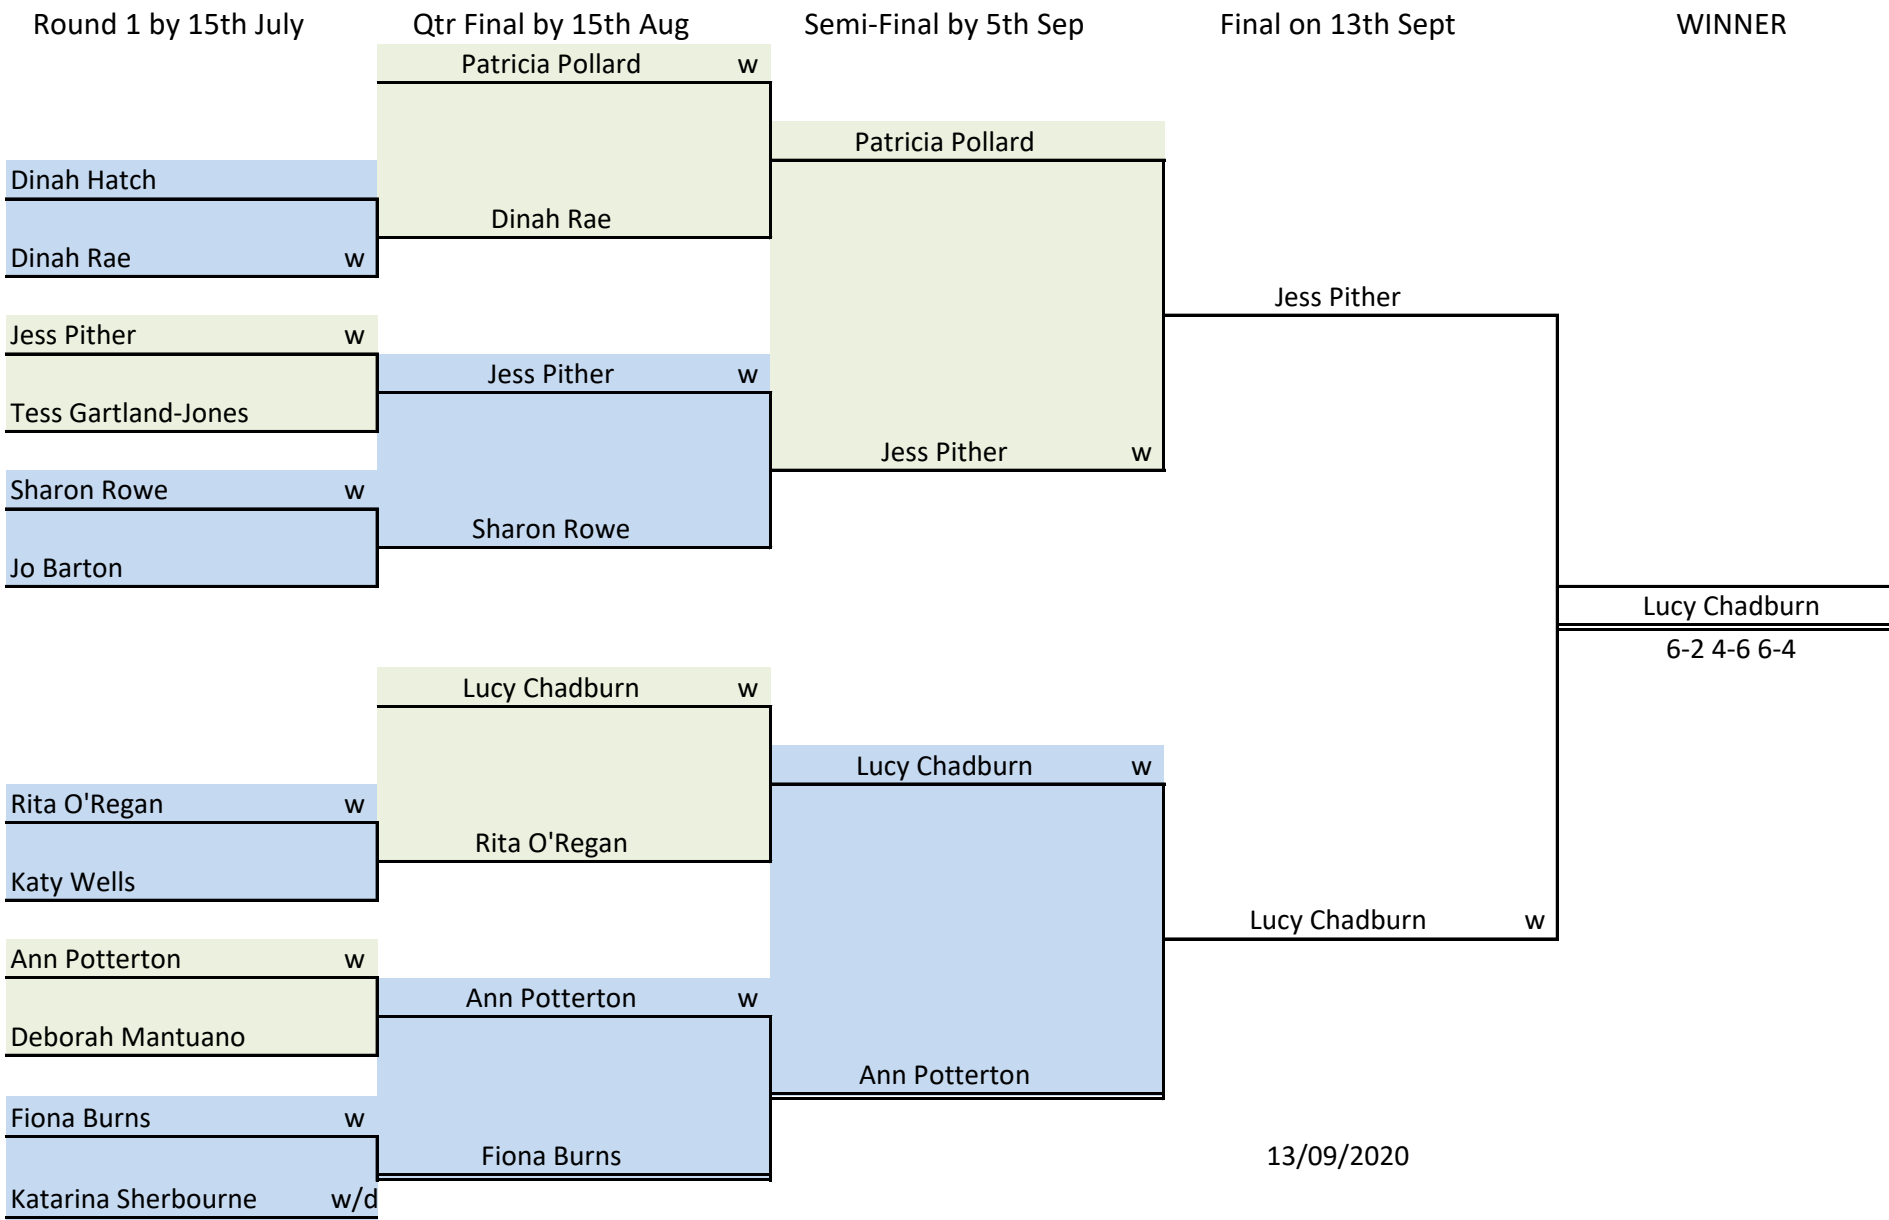

Hove Park Club Tournament 2020

Ladies Singles

13/09/2020