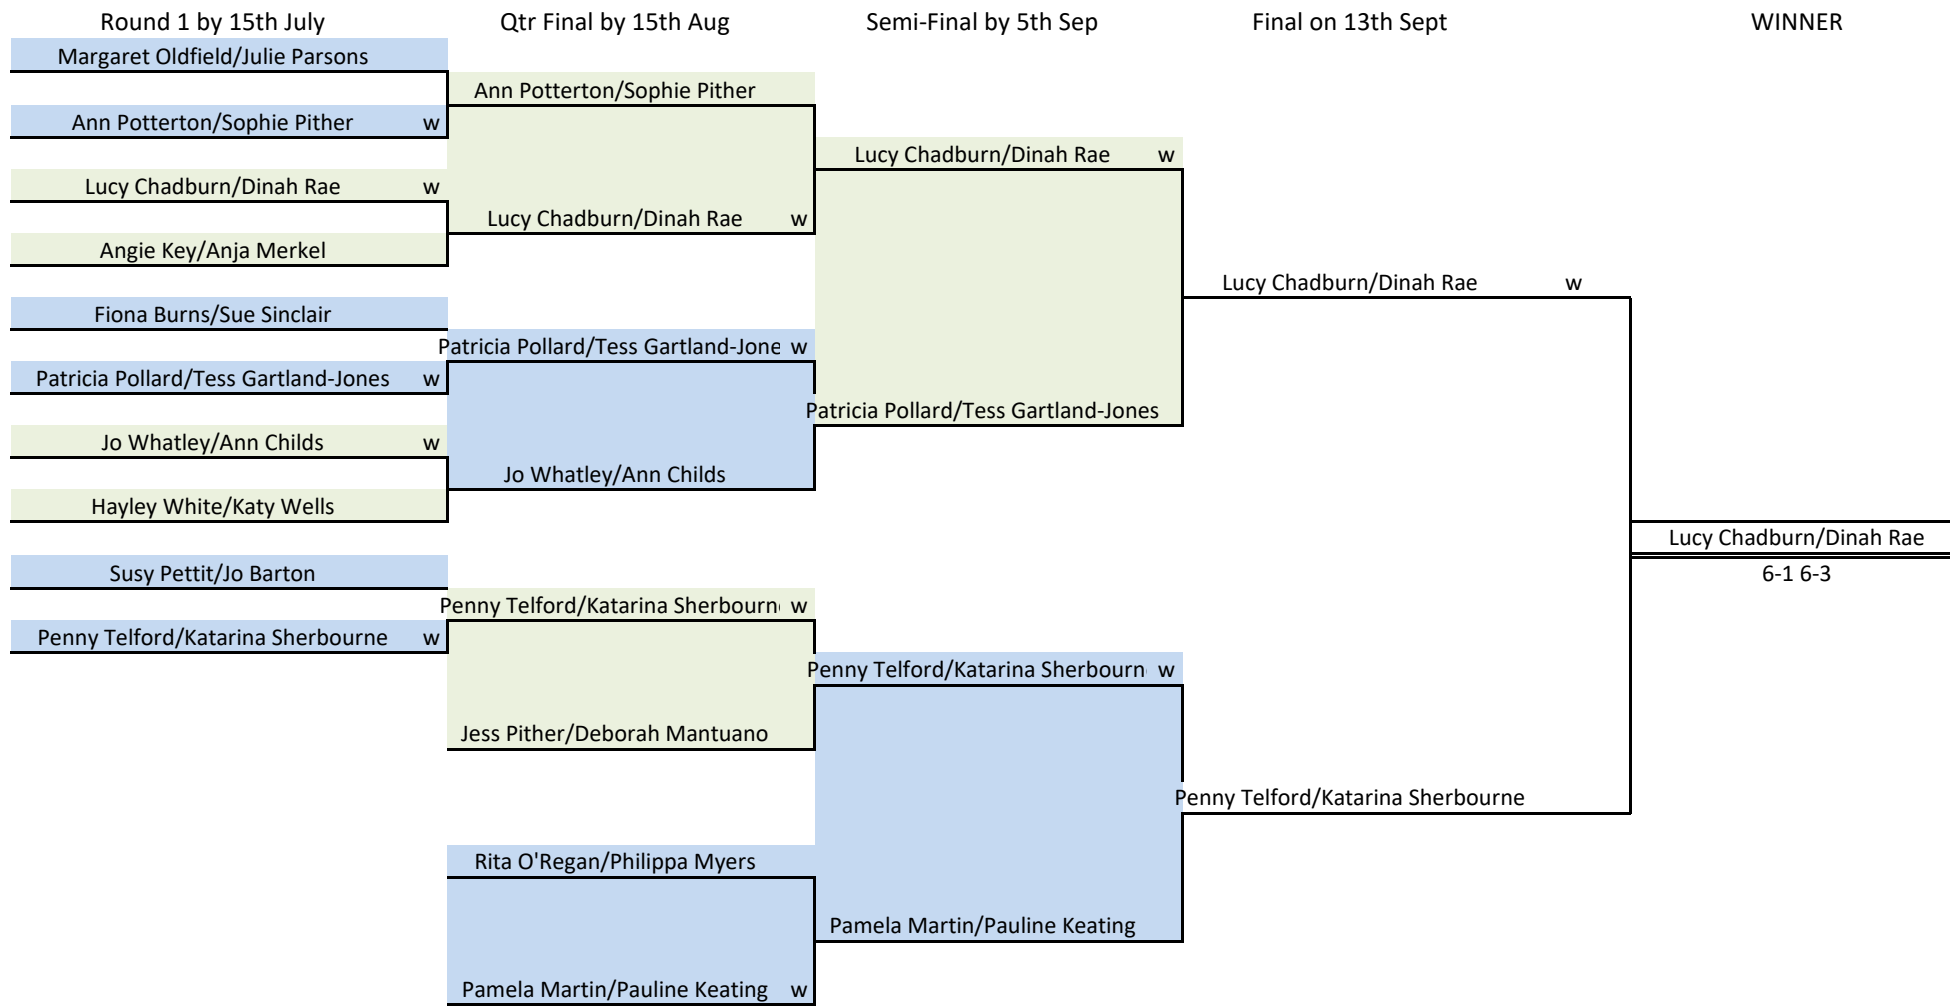

Hove Park Club Tournament 2020

Ladies Doubles

13/09/2020