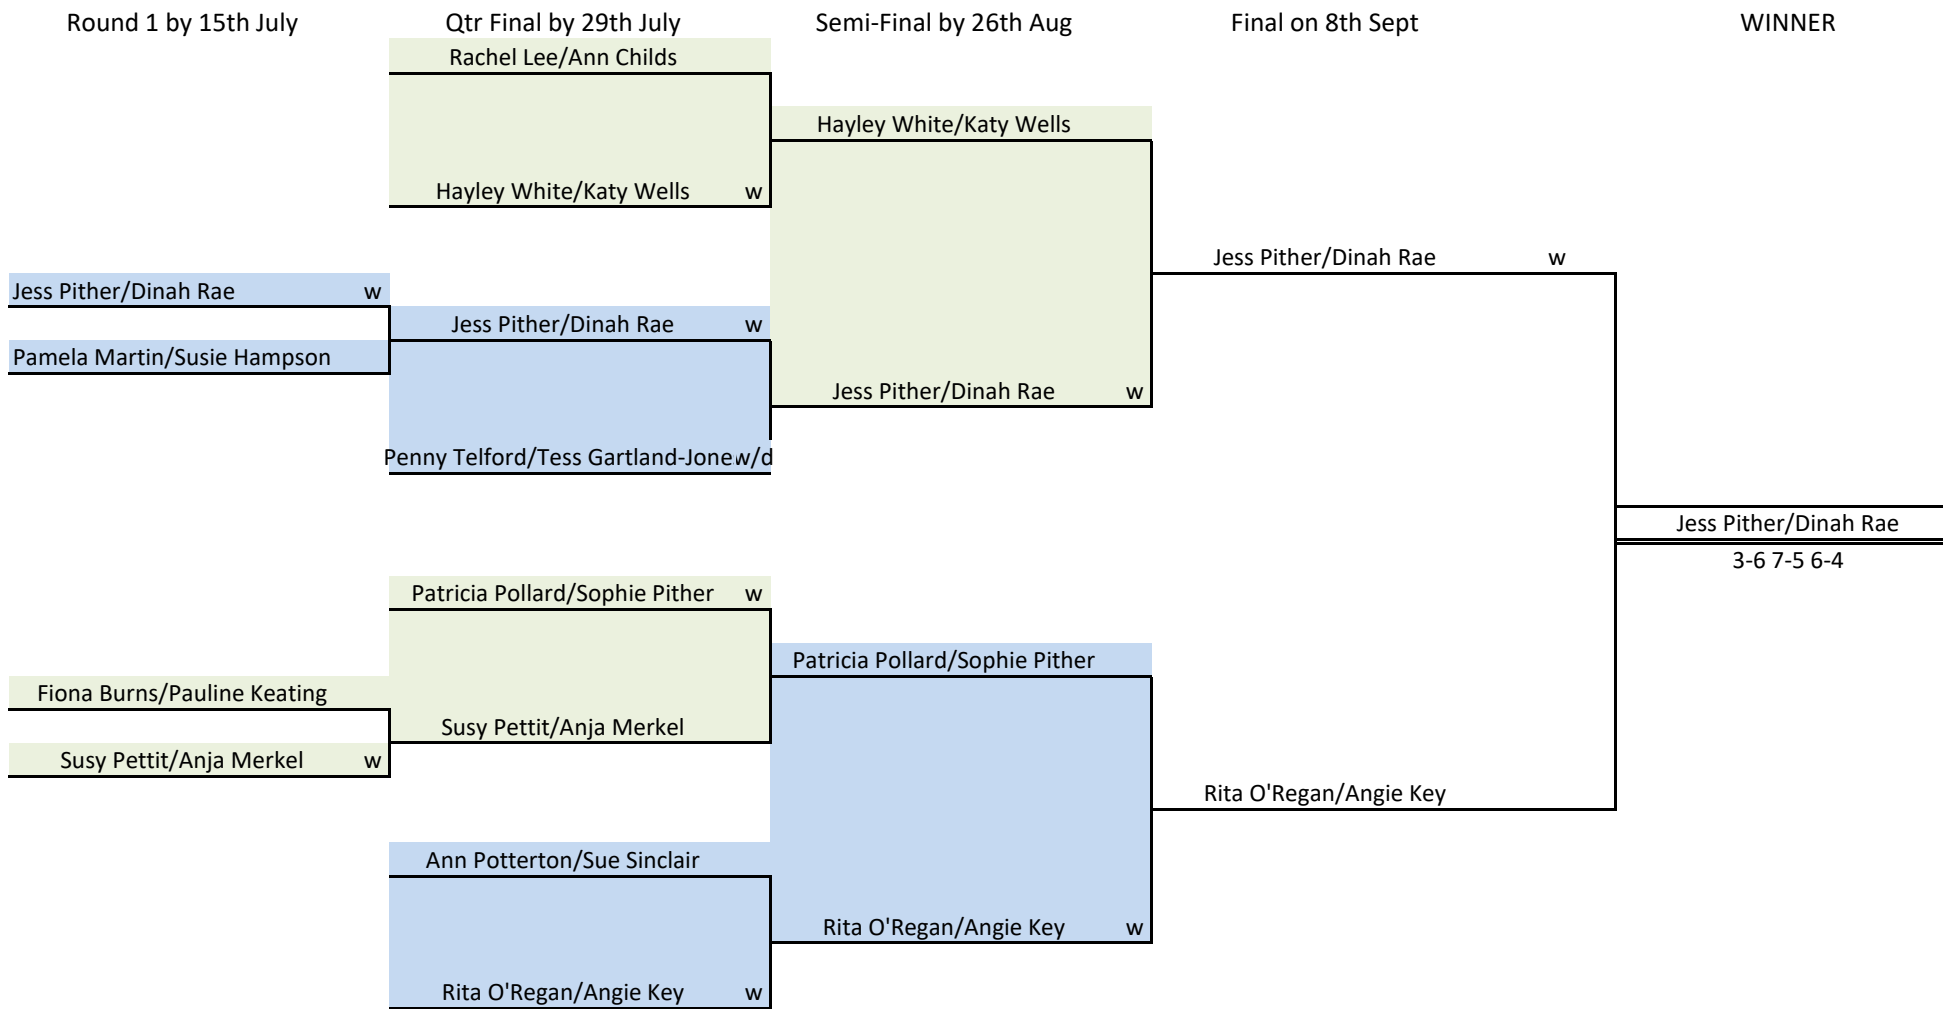

Hove Park Club Tournament 2019

Ladies Doubles

08/09/2019